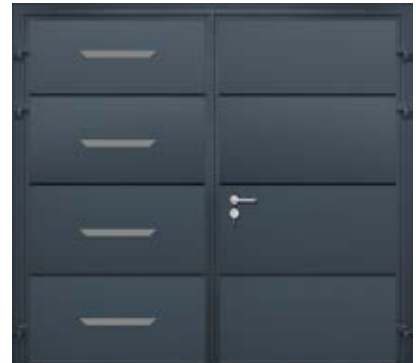

Decorative Decal Options

The images here show the most popular combinations. If you'd like alternative configuration, just ask!

Writing
100mm/200mm

Access 1
431mm x 40mm

Access 2
430mm x 40mm

Access 6
70mm x 70mm