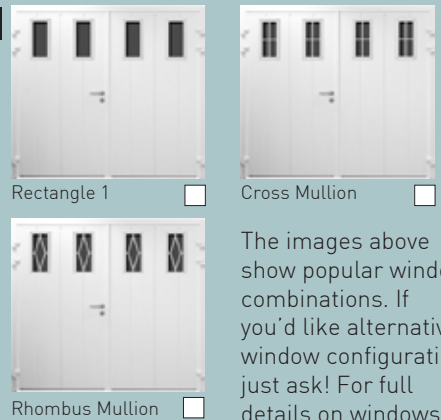

TREND+ colours

*Only available on smooth surface texture.

Wood effects

Handle Options Stainless Steel 'D' Handles

Polyurethane Windows

Horizontal

Vertical

The images above show popular window combinations. If you'd like alternative window configuration, just ask! For full details on windows, see page 22.

Aluminium Windows

The images above show popular aluminium windows from our Bling collection of extra special windows and decals. See the full Bling range on pages 23 - 25.

Black powder coated handle available as an option.