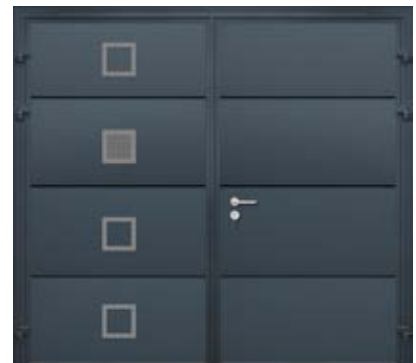

☐ Access 8
194 mm x 194 mm