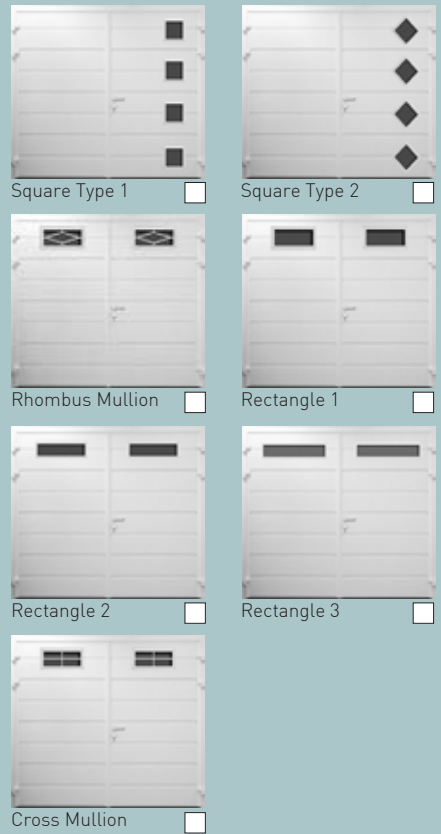

TREND+ colours

*Only available on smooth surface texture.

Wood effects

Handle Options Stainless Steel 'D' Handles

Polyurethane Windows

Horizontal

Vertical

The images above show popular window combinations. If you'd like alternative window configuration, just ask! For full details on windows, see page 22.

Aluminium Windows

The images above show popular aluminium windows from our Bling collection of extra special windows and decals. See the full Bling range on pages 23 - 25.

Black powder coated handle available as an option.