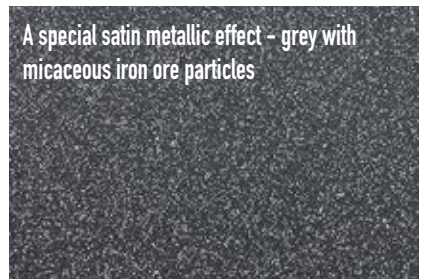

Trend:

White (RAL 9016)

Grey Aluminium (RAL 9007)

Umbr Grey (RAL 7022)

TT 703

A special satin metallic effect - grey with micaceous iron ore particles

Fir Green (RAL 6009)

TT9016 Bling White