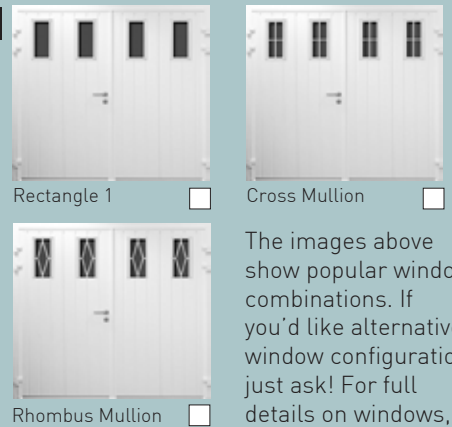

TREND+ colours

*Only available on smooth surface texture.

Wood effects

Handle Options Stainless Steel 'D' Handles

Polyurethane Windows

Horizontal

Vertical

The images above show popular window combinations. If you'd like alternative window configuration, just ask! For full details on windows, see page 22.

Aluminium Windows

The images above show popular aluminium windows from our Bling collection of extra special windows and decals. See the full Bling range on pages 23 - 25.

Black powder coated handle available as an option.