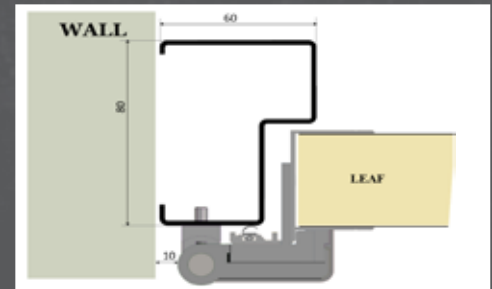

FRAME PROFILE CROSS-CUT VIEW

As standard - same colour as door. On request can be painted any colour.