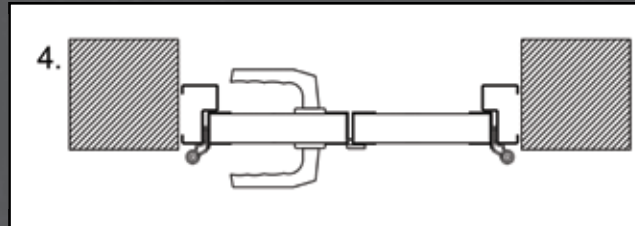

WINDOW WITH TRIPLEX DOUBLE GLAZING.

804 x 154 mm

Window frame painted any colour.

Frame & Handing options

PET FLAP

Garage door can be with integrated pet flap.

MAIL BOX

Have garage door facing the street - integrated letter box can be an option.