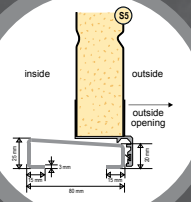

Standart S5 Sloping threshold made of zinc coated steel profile. Optional - stainless steel plated. S1 & S4 thresholds available as well.

Scratch proof energy efficient double glazing. Acrylic glass.

First door leaf can be left-hand or right-hand swing. The door split can be 1/2 : 1/2, 1/3 : 2/3 or any other reasonable proportion. Max leaf width 1.5 metre.