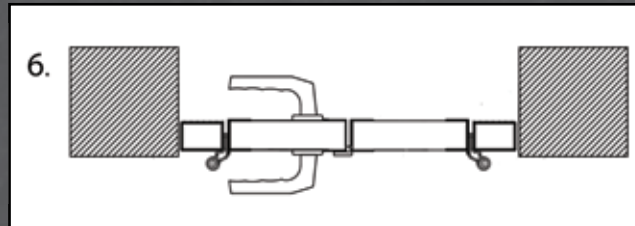

Frame & Handing options