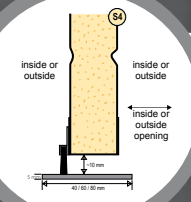

Standart S5 Sloping threshold made of zinc coated steel profile. Optional - stainless steel plated. S1 & S4 thresholds available as well.

Scratch proof energy efficient double glazing. Acrylic glass.

First door leaf can be left-hand or right-hand swing. The door split can be 1/2 : 1/2, 1/3 : 2/3 or any other reasonable proportion. Max leaf width 1.5 metre.