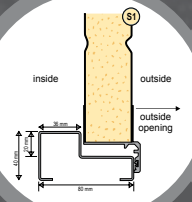

Standart S5 Sloping threshold made of zinc coated steel profile. Optional - stainless steel plated. S1 & S4 thresholds available as well.

Scratch proof energy efficient double glazing. Acrylic glass.

First door leaf can be left-hand or right-hand swing. The door split can be 1/2 : 1/2, 1/3 : 2/3 or any other reasonable proportion. Max leaf width 1.5 metre.