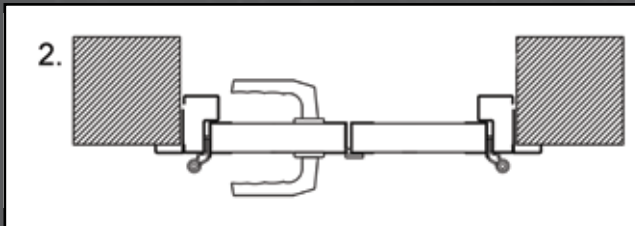

WINDOW WITH TRIPLEX DOUBLE GLAZING.

804 x 154 mm

Window frame painted any colour.

Frame & Handing options

PET FLAP

Garage door can be with integrated pet flap.

MAIL BOX

Have garage door facing the street - integrated letter box can be an option.