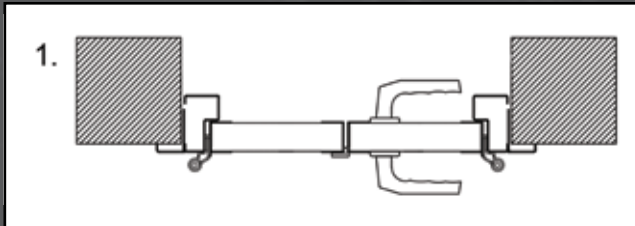

Frame & Handing options