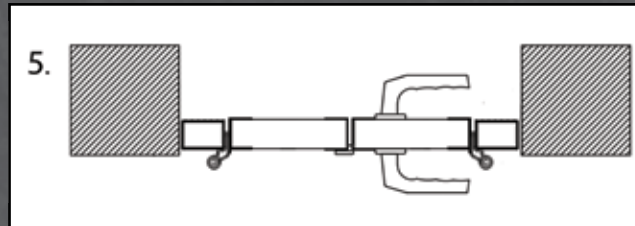

WINDOW WITH TRIPLEX DOUBLE GLAZING.

804 x 154 mm

Window frame painted any colour.

Frame & Handing options

PET FLAP

Garage door can be with integrated pet flap.

MAIL BOX

Have garage door facing the street - integrated letter box can be an option.