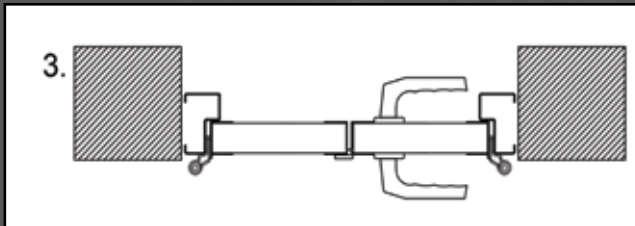

WINDOW WITH TRIPLEX DOUBLE GLAZING.

804 x 154 mm

Window frame painted any colour.

Frame & Handing options

PET FLAP

Garage door can be with integrated pet flap.

MAIL BOX

Have garage door facing the street - integrated letter box can be an option.