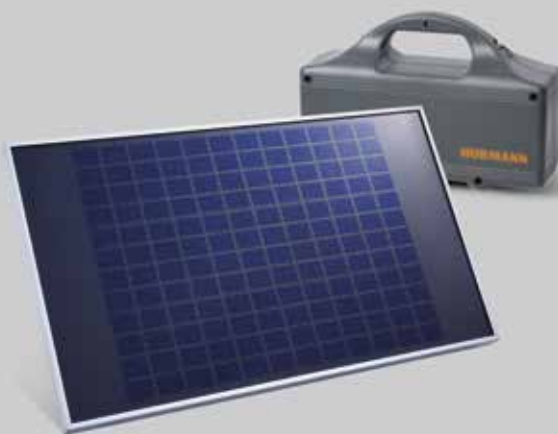

ProMatic Akku

If your garage does not have a power connection, the ProMatic Akku is the perfect solution for you. Depending on the frequency of daily door cycles you can operate your operator up to several weeks. Once the battery is empty, you can recharge it via a standard power outlet, for example over night. The optional solar module is particularly convenient. It charges the battery automatically. For further information, please see page 31.