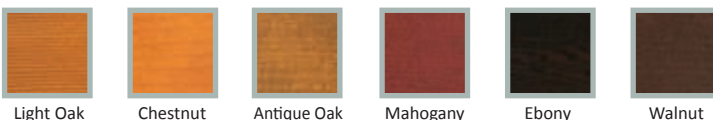

Bamburgh (shown in Light Oak)

Cedar boards and mouldings

Fairbourne (shown in Light Oak)

Cedar boards and mouldings

Colour Options

Light Oak

Chestnut

Antique Oak

Mahogany

Ebony

Walnut

Doors are available basecoat treated ready for staining to a shade of your choice or fully finished in the colours left.

Highclere (shown in Light Oak)

Cedar boards and mouldings

Meriden (shown in Basecoat)