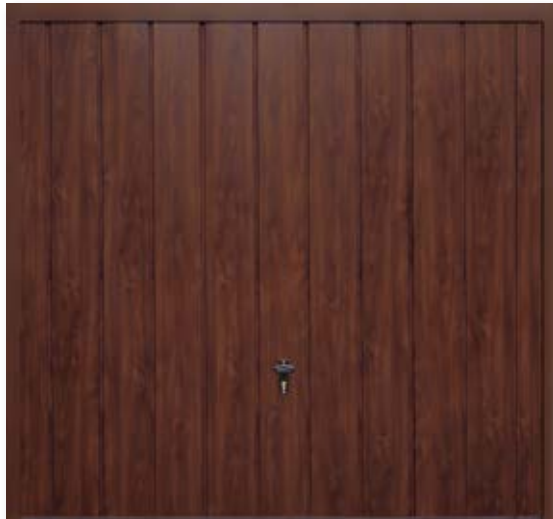

Drayton Vertical - Rosewood

Standard Rib Vertical - Golden Oak

Standard Rib Horizontal - Rosewood

Medium Rib Horizontal - Golden Oak

Medium Rib Vertical - Rosewood

Alton - Golden Oak

Colour Options

Golden Oak