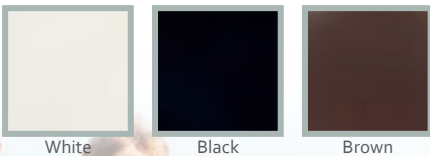

Frames have an exterior powder coating available in white, brown or black. Please specify the colour required when ordering. Woodgrain doors are also available with a flat coloured frame that tones-in with the woodgrain shade of the door.