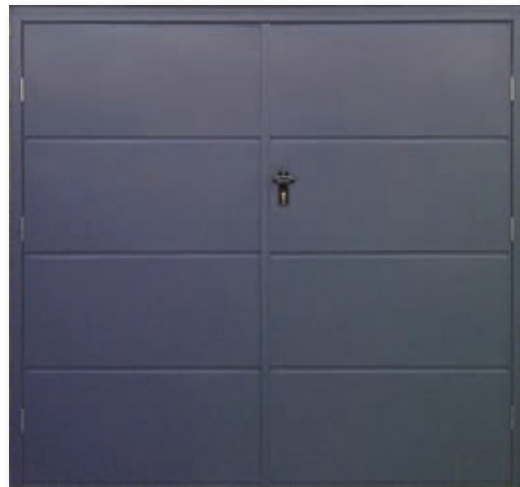

Horizontal Wide Rib shown in Anthracite Grey