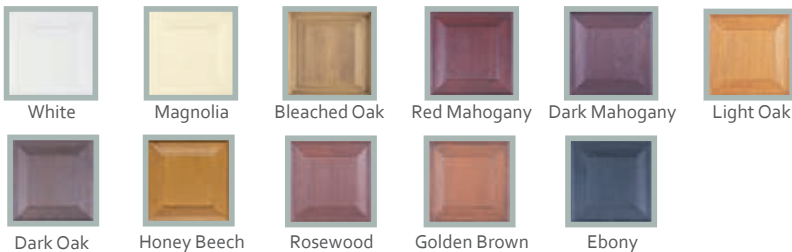

Frames have an exterior powder coating available in white, brown or black. Please specify the colour required when ordering. Woodgrain doors are also available with a flat coloured frame that tones-in with the woodgrain shade of the door.

Window Options

Georgian and Canterbury (page 31 and 32) doors are available with windows in mock black, stippled and clear with the option of border, diamond or square leading.

WHITE GLOSS

White gloss doors are just that! The high gloss finish just requires an occasional wipe over to keep it in pristine condition.

Doric

Wimborne

Hamble

Up and over garage doors

COMPOSITE 3 CROWN WOODGRAIN

Frensham (Wide Grain)

Ripon (Wide Grain)

Colour Options

Woodgrain doors are available in a selection of woodtones. Finishes are minimal maintenance and require just a wipe over with a damp cloth to keep clean.

Standard Woodgrain Colours

Solid Woodgrain Colours