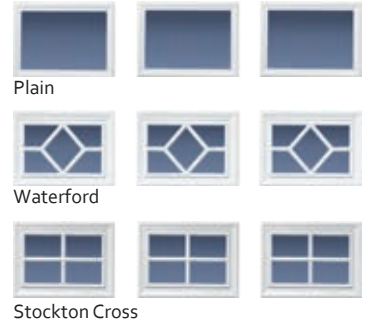

Colour Options

Aside from the ever popular white, doors are also available in the classic low gloss solid colours shown.

Vertical Standard Rib

Smartpass Doors also available in

Horizontal Standard Rib

Vertical Medium Rib

Horizontal Medium Rib

Vertical Wide Rib

Horizontal Wide Rib

The classic horizontally and vertically ribbed door is brought up to date with a choice of rib profiles. The wider the rib the more contemporary the look.

Up and over garage doors

STEEL

Chester Vertical small rib with windows

Why not let the light in with our glazed doors? Window designs are all supplied with plastic Perspex with a choice of decorative inserts.

Colour Options

Aside from the ever popular white, doors are also available in the classic low gloss solid colours shown.

Horizontal wide rib with windows

Chester Horizontal medium rib with windows

Chester Vertical medium rib with windows