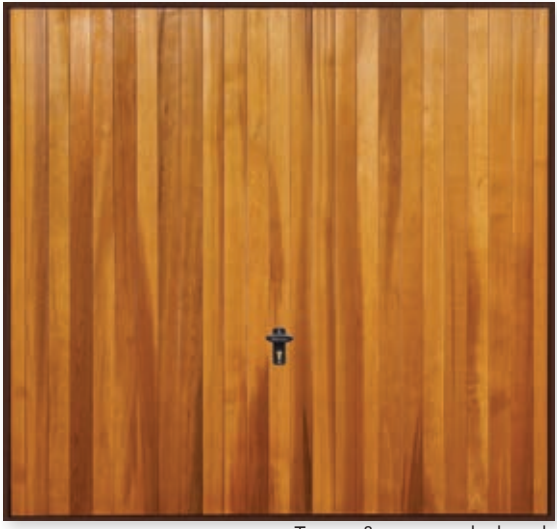

Tewksbury (shown in Basecoat)

Tongue & groove cedar boards