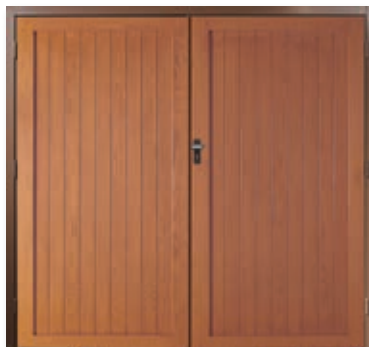

Frensham (Wide Grain)

Please see previous page for colour options.

Side hinged doors are supplied on a robust steel chassis in a complementary colour. The back of the door is shown here.

COMPOSITE 2 CROWN