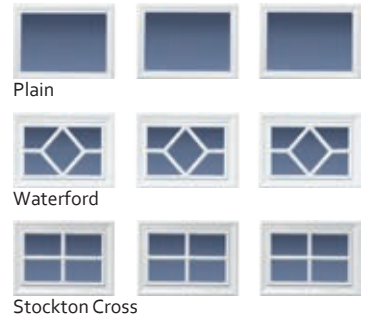

The windows are mock glazing, the inside of the door is shown left.

Colour Options

Aside from the ever popular white, doors are also available in the classic low gloss solid colours shown.

White
RAL9016

Jet Black
RAL9005

Moss Green
RAL6005

Chartwell Green
BS 14 C 35

Brown
RAL8017

Mahogany Brown
RAL8016

Clay Brown
RAL8003

Terracotta
RAL8004

Ruby Red
RAL3003

Ivory
RAL1015

Side hinged garage doors

STEEL

Chester medium rib horizontal with windows

Plain

Waterford

Stockton Cross

Let the light in with our glazed doors? Window designs are all supplied with plastic Perspex with a choice of decorative inserts.

Colour Options

Aside from the ever popular white, doors are also available in the classic low gloss solid colours shown.

Horizontal wide rib

Chester small rib horizontal with windows

Chester small rib vertical with windows