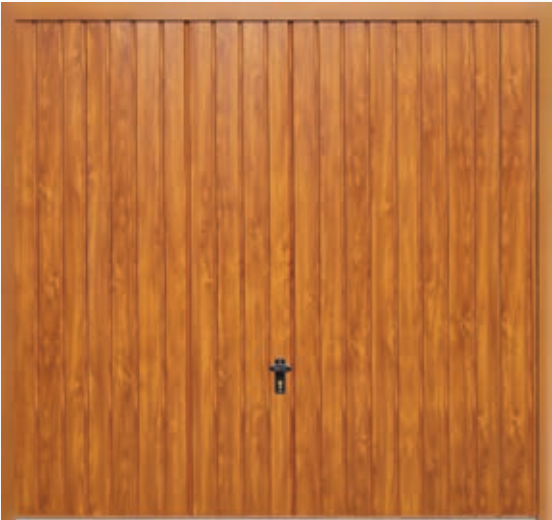

Standard Rib Vertical - Golden Oak