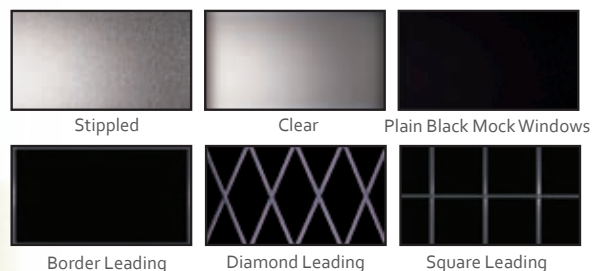

Window Options

Georgian and Canterbury (page 31 and 32) doors are available with windows in mock black, stippled and clear with the option of border, diamond or square leading.